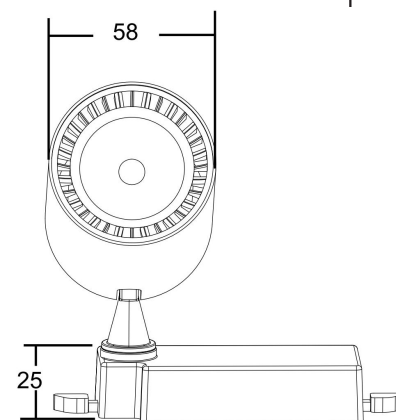

Instruction

TR003-1-6W3K-B

MAX 6W
450 Lumen

Model: TR003-1-6W3K-B
Collection: Single phase track

Track light