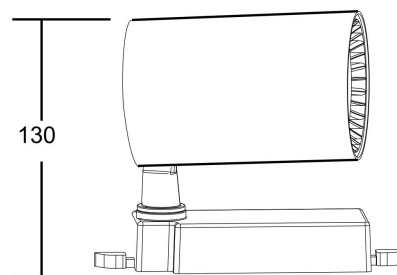

Instruction

TR003-1-6W3K-B

MAX 6W
450 Lumen

Model: TR003-1-6W3K-B
Collection: Single phase track

Track light