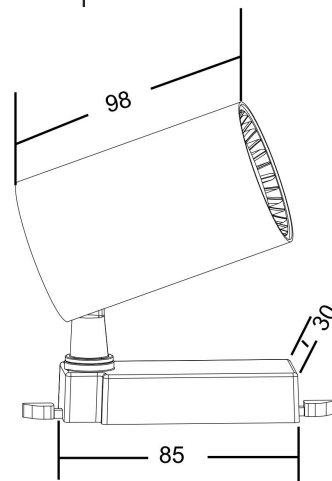

Instruction

TR003-1-6W3K-B

MAX 6W
450 Lumen

Model: TR003-1-6W3K-B
Collection: Single phase track

Track light