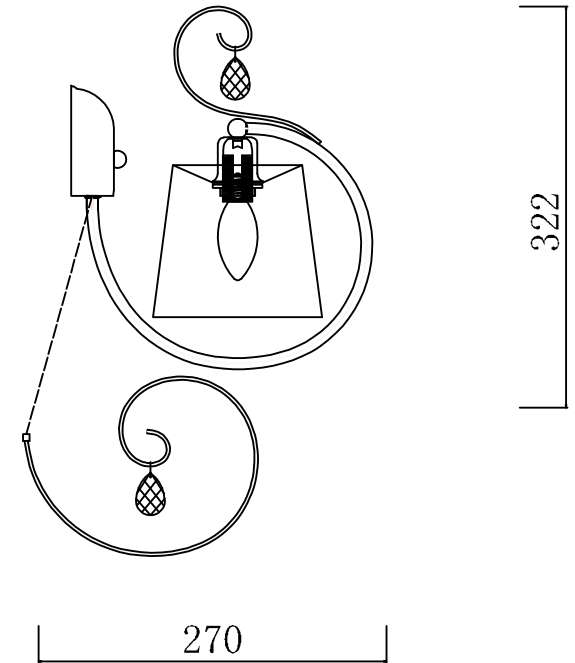

FREYA
TRADITION OF QUALITY

INSTRUCTION

MODEL: FR2020-WL-01-CH
SCONCE

1 X E14 (40W)

FREYA-LIGHT.COM