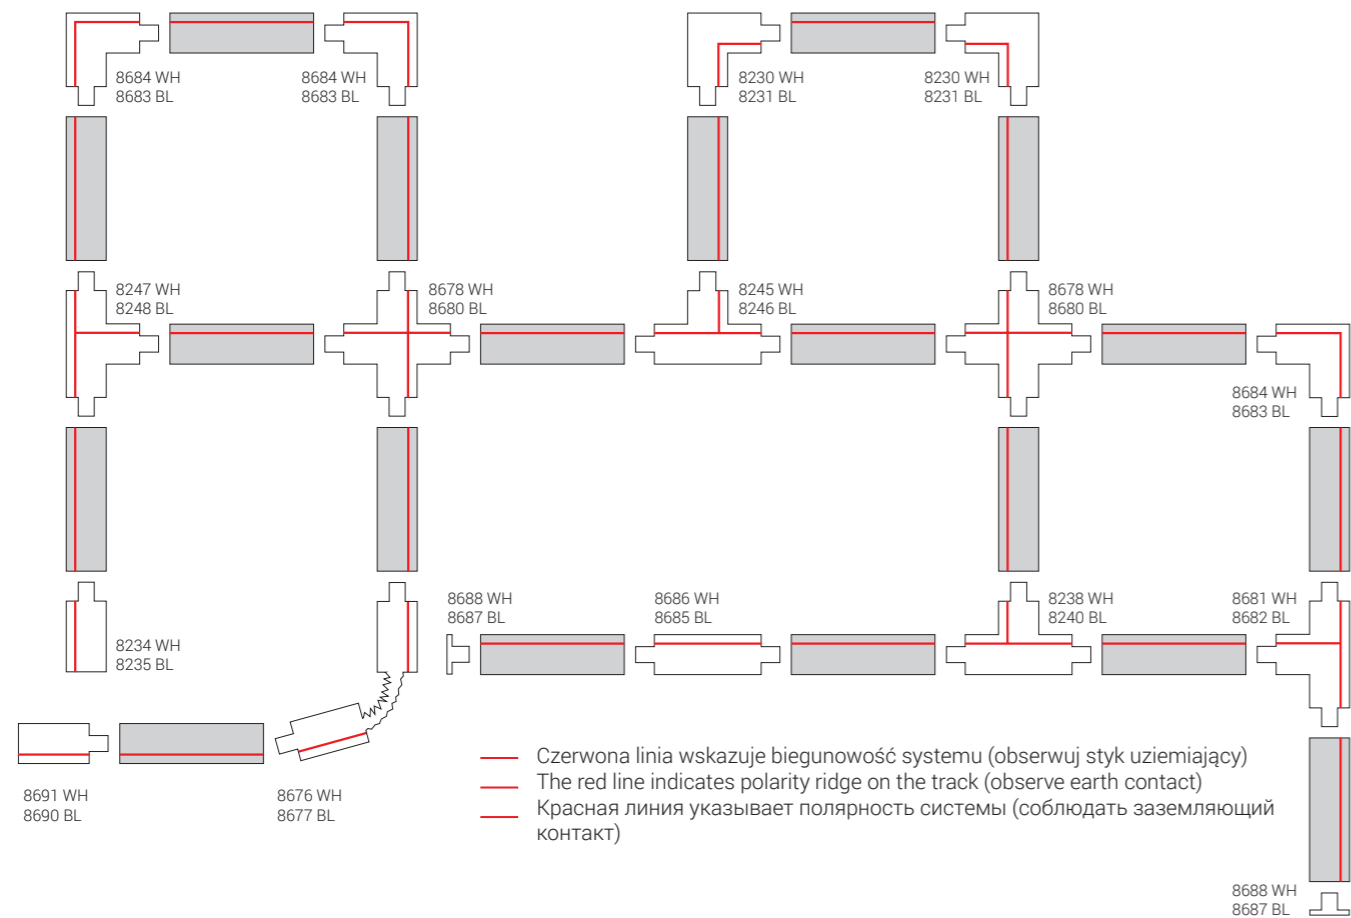

# POLARITY IN COMMERCIAL TRACK LIGHTS SYSTEM (CTLS) RECESSED

CTLS RECESSED POWER T CONNECTOR, LEFT 2 (T-L2)

PC, miedź / PC, copper / PC, медь  
8238 ○ WH 8240 ● BL

CTLS RECESSED POWER T CONNECTOR, LEFT 1 (T-L1)

PC, miedź / PC, copper / PC, медь  
8247 ○ WH 8248 ● BL

CTLS RECESSED POWER T CONNECTOR, RIGHT 2 (T-R2)

PC, miedź / PC, copper / PC, медь  
8681 ○ WH 8682 ● BL

CTLS RECESSED POWER T CONNECTOR, RIGHT 1 (T-R1)