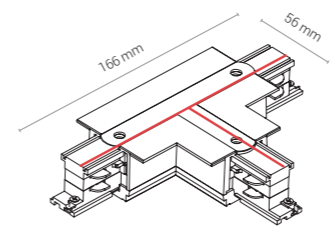

# POLARITY IN COMMERCIAL TRACK LIGHTS SYSTEM (CTLS) RECESSED

CTLS RECESSED POWER T CONNECTOR, LEFT 2 (T-L2)

PC, miedź / PC, copper / PC, медь  
8238 ○ WH 8240 ● BL

CTLS RECESSED POWER T CONNECTOR, LEFT 1 (T-L1)