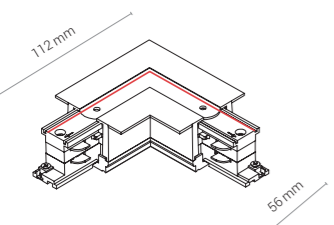

PC, miedź / PC, copper / PC, медь
8684 ○ WH 8683 ● BL

79 mm

stal / steel / сталь
8306 ○ SI

56 mm

PC / PC / PC
8688 ○ WH 8687 ● BL