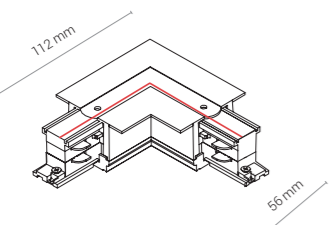

PC, miedź / PC, copper / PC, медь
8230 ○ WH 8231 ● BL