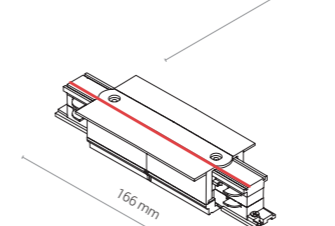

PC, miedź / PC, copper / PC, медь
8686 ○ WH 8685 ● BL