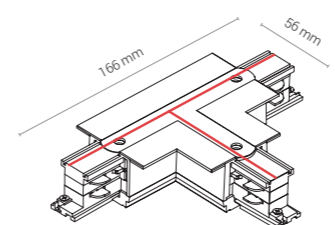

# POLARITY IN COMMERCIAL TRACK LIGHTS SYSTEM (CTLS) RECESSED

CTLS RECESSED POWER T CONNECTOR, LEFT 2 (T-L2)

PC, miedź / PC, copper / PC, медь  
8238 ○ WH 8240 ● BL

CTLS RECESSED POWER T CONNECTOR, LEFT 1 (T-L1)

PC, miedź / PC, copper / PC, медь  
8247 ○ WH 8248 ● BL

CTLS RECESSED POWER T CONNECTOR, RIGHT 2 (T-R2)

PC, miedź / PC, copper / PC, медь  
8681 ○ WH 8682 ● BL

CTLS RECESSED POWER T CONNECTOR, RIGHT 1 (T-R1)