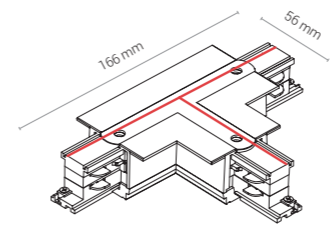

# POLARITY IN COMMERCIAL TRACK LIGHTS SYSTEM (CTLS) RECESSED

CTLS RECESSED POWER T CONNECTOR, LEFT 2 (T-L2)

PC, miedź / PC, copper / PC, медь  
8238 ○ WH 8240 ● BL

CTLS RECESSED POWER T CONNECTOR, LEFT 1 (T-L1)