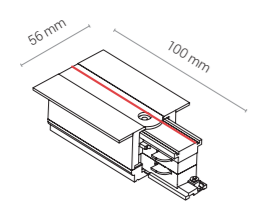

PC, miedź / PC, copper / PC, медь
8234 ○ WH 8235 ● BL