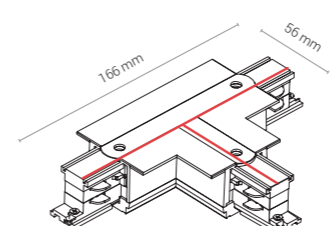

# POLARITY IN COMMERCIAL TRACK LIGHTS SYSTEM (CTLS) RECESSED

CTLS RECESSED POWER T CONNECTOR, LEFT 2 (T-L2)

PC, miedź / PC, copper / PC, медь  
8238 ○ WH 8240 ● BL

CTLS RECESSED POWER T CONNECTOR, LEFT 1 (T-L1)

PC, miedź / PC, copper / PC, медь  
8247 ○ WH 8248 ● BL

CTLS RECESSED POWER T CONNECTOR, RIGHT 2 (T-R2)

PC, miedź / PC, copper / PC, медь  
8681 ○ WH 8682 ● BL

CTLS RECESSED POWER T CONNECTOR, RIGHT 1 (T-R1)