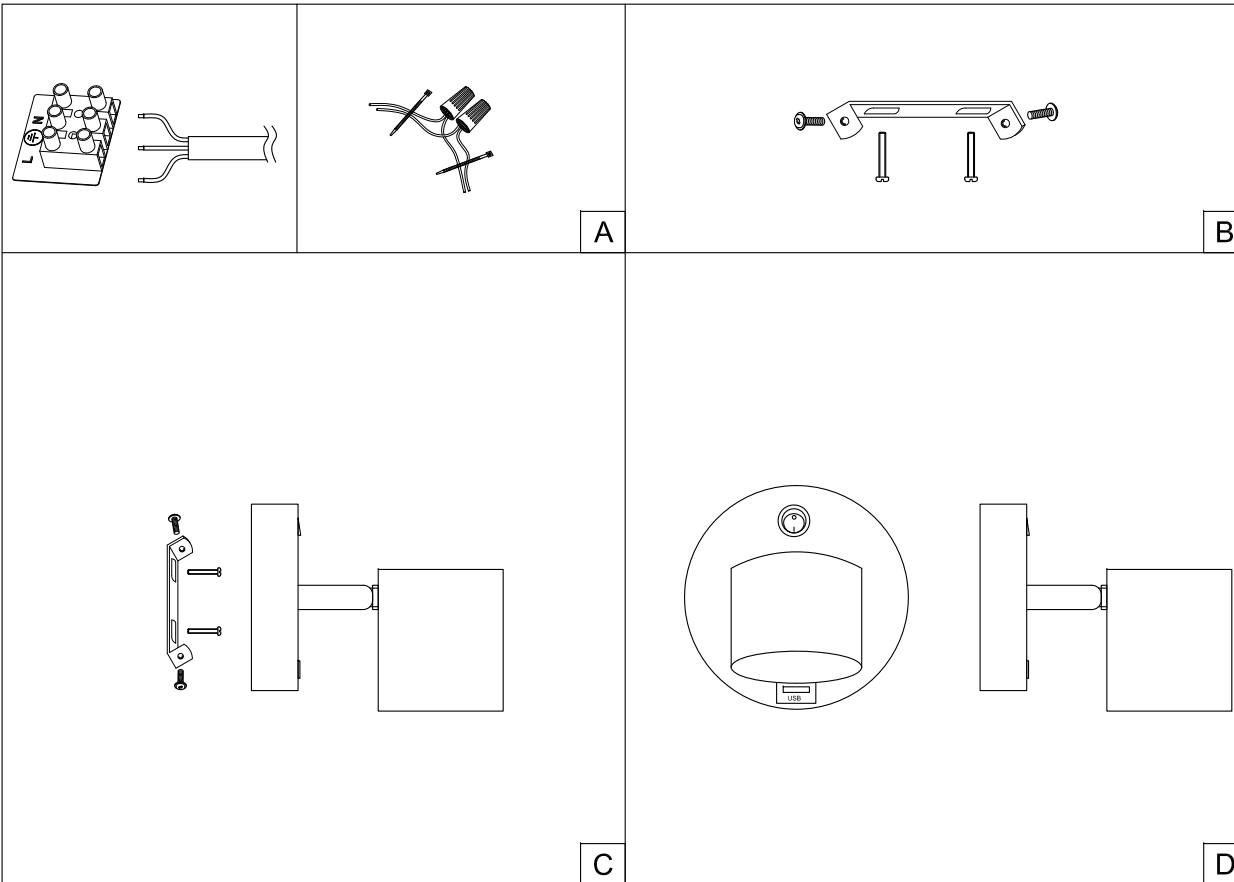

FREYA
TRADITION OF QUALITY

Instruction

FR10006CW-L6W

MAX 6W
300 Lumen

Model: FR10006CW-L6W
Collection: LED Market

Wall Lamps