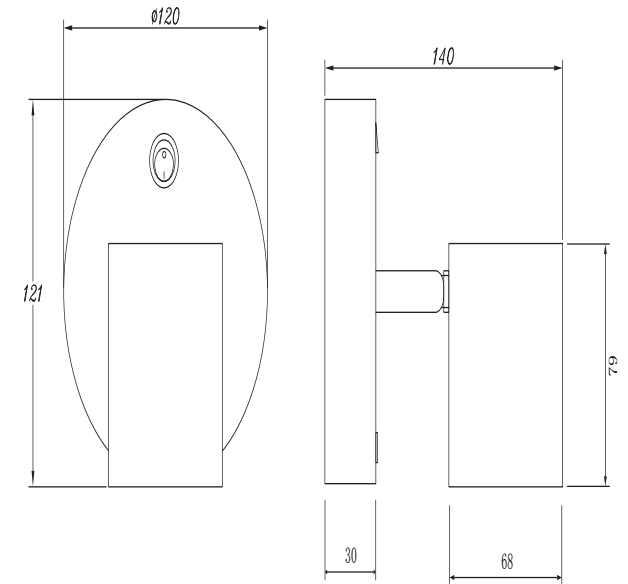

FREYA
TRADITION OF QUALITY

Instruction

FR10006CW-L6W

MAX 6W
300 Lumen

Model: FR10006CW-L6W
Collection: LED Market

Wall Lamps