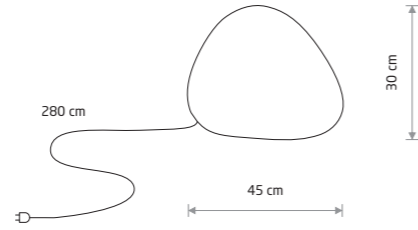

STONE S 10579

### STONE S

plastic PE

10579

1xE27, max 25W only LED

IP44

STONE M 10580

### STONE M

plastic PE

10580

1xE27, max 25W only LED

IP44

STONE L 10581

### STONE L

plastic PE

10581

1xE27, max 25W only LED

IP44

WHITE

STONE S 10579

STONE L 10581