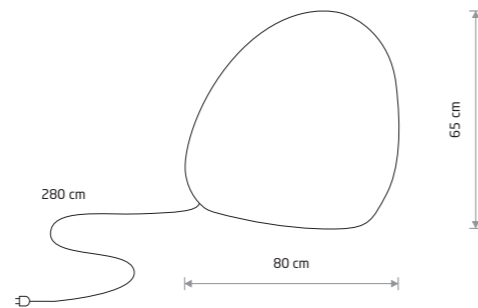

### STONE S

plastic PE

10579

1xE27, max 25W only LED

IP44

STONE M 10580

### STONE M

plastic PE

10580

1xE27, max 25W only LED

IP44

STONE L 10581

### STONE L

plastic PE

10581

1xE27, max 25W only LED

IP44

WHITE

STONE S 10579

STONE L 10581