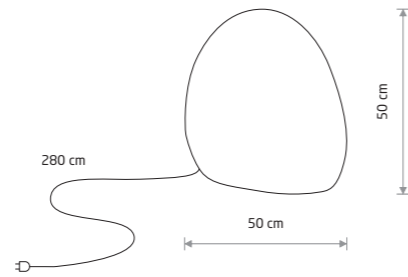

### STONE S

plastic PE

10579

1xE27, max 25W only LED

IP44

STONE M 10580

### STONE M

plastic PE

10580

1xE27, max 25W only LED

IP44

STONE L 10581

### STONE L

plastic PE

10581

1xE27, max 25W only LED

IP44

WHITE

STONE S 10579

STONE L 10581