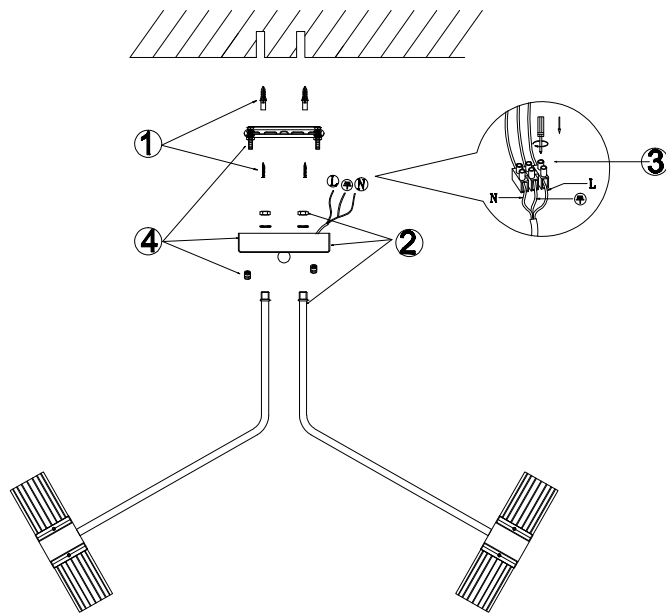

FREYA
TRADITION OF QUALITY

Instruction

FR6038CL-L80B

MAX 67W
5600 Lumen

Model: FR6038CL-L80B
Collection: LED
Series: New Series 038

Ceiling Lamps