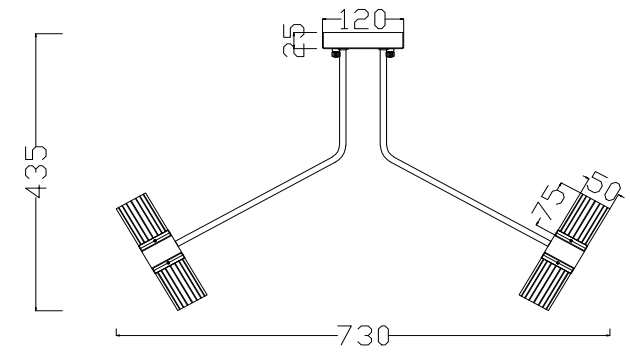

FREYA
TRADITION OF QUALITY

Instruction

FR6038CL-L80B

MAX 67W
5600 Lumen

Model: FR6038CL-L80B
Collection: LED
Series: New Series 038

Ceiling Lamps