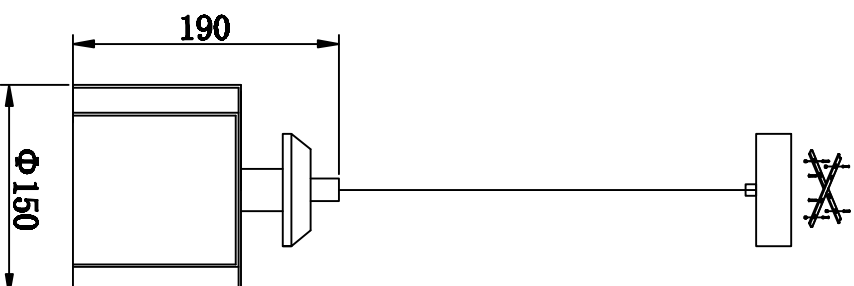

MODEL: 4401/S

1

4

2

5

3

6

Safety precautions:

1. The power do not exceed the prescribed range (rated voltage AC220-240V 50Hz).
2. Please cut off the power supply while replacing the light source and other maintenance operation.
3. The plate fixed on the ceiling must be able to withstand the weight more than 3 times of the object.
4. After installation is complete, check the glass right or not? If it is damaged, it should be replaced immediately.